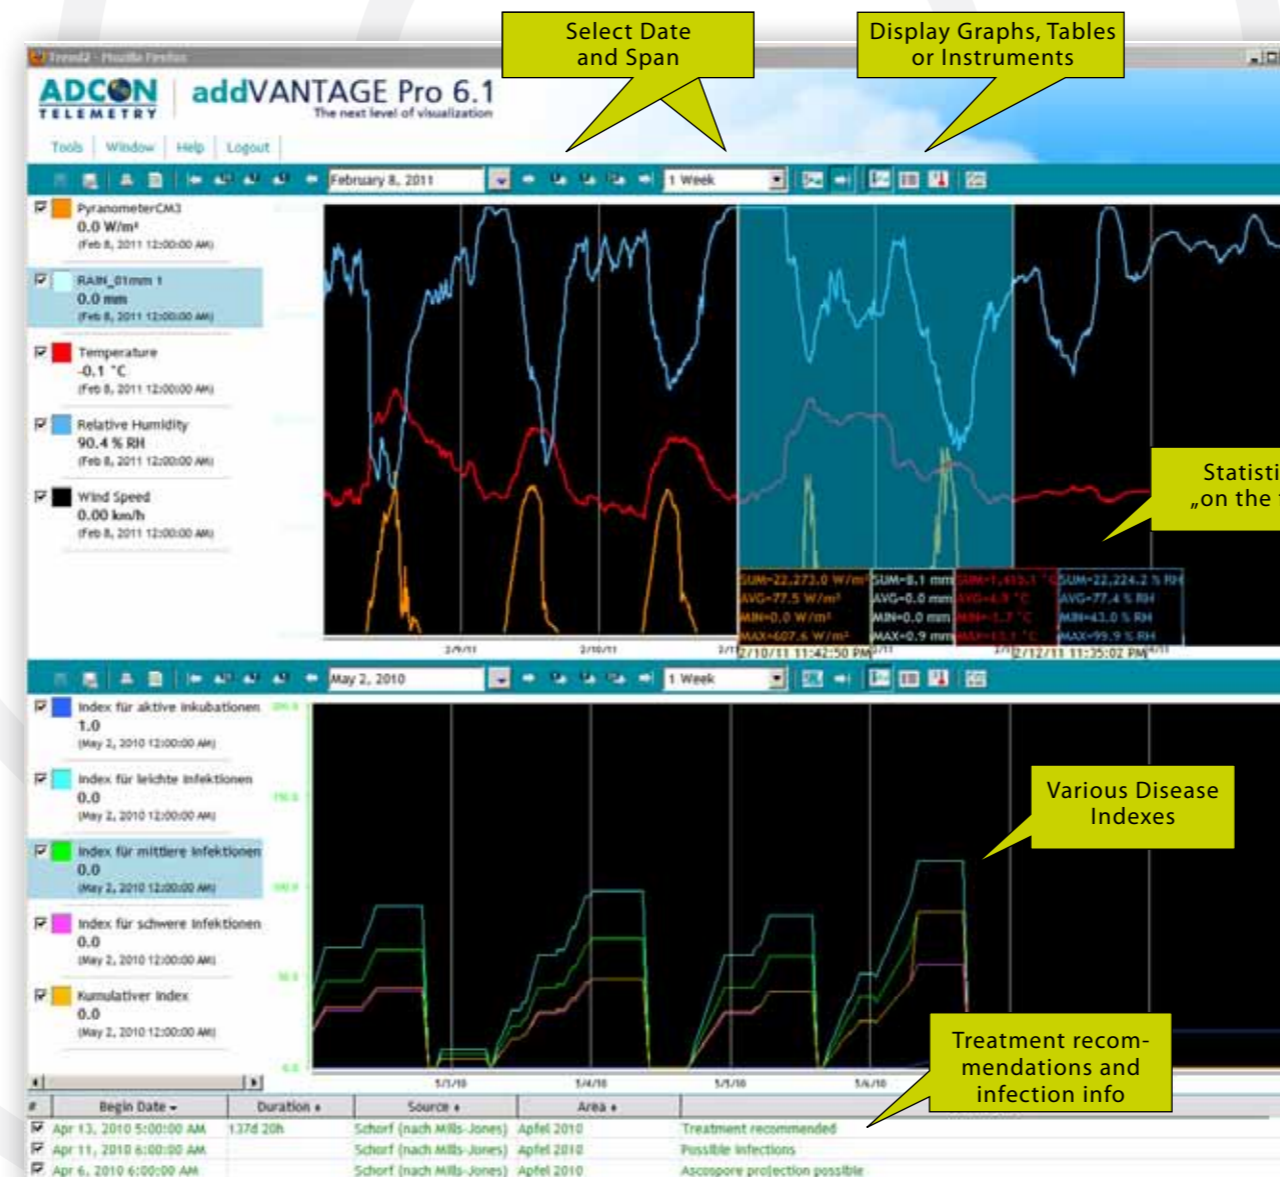

Local dealer

SMART WIRELESS SOLUTIONS

SMART WIRELESS SOLUTIONS

Save chemicals - get better and healthier crops!

Growers benefit

- > Get important information anytime, anywhere, even from remote locations
- > Support the environment
- > Only spray when it is really necessary – save 20% and more in agrochemicals
- > Custom chemical database, full treatment traceability
- > Save energy, time and money
- > Improve yield and quality

What we provide

- > Site specific weather information in near real-time
- > Numerous methods for degree-day calculation
- > Frost warnings via email/SMS
- > Disease indexes and Treatment recommendations
- > Statistical computations, like precipitation sums, temperature and humidity averages, etc.
- > User definable thresholds to trigger alarms and events
- > Customizable graphs – make them look the way you want!
- > Multi-language user-interface
- > Fully web enabled – work through a web browser, from any computer, from anywhere, at any time!
- > WAP Interface for mobile data access

Crop protection models for a wide range of crops

Leading plant and disease specialists from all over the world support the use of disease risk indexes, GDD Growing Degree-Day calculation and chilling hours. Reduce chemical usage during low disease pressure periods and optimize your spraying intervals during high-pressure periods. Our models give you accurate information for accurate management decisions.