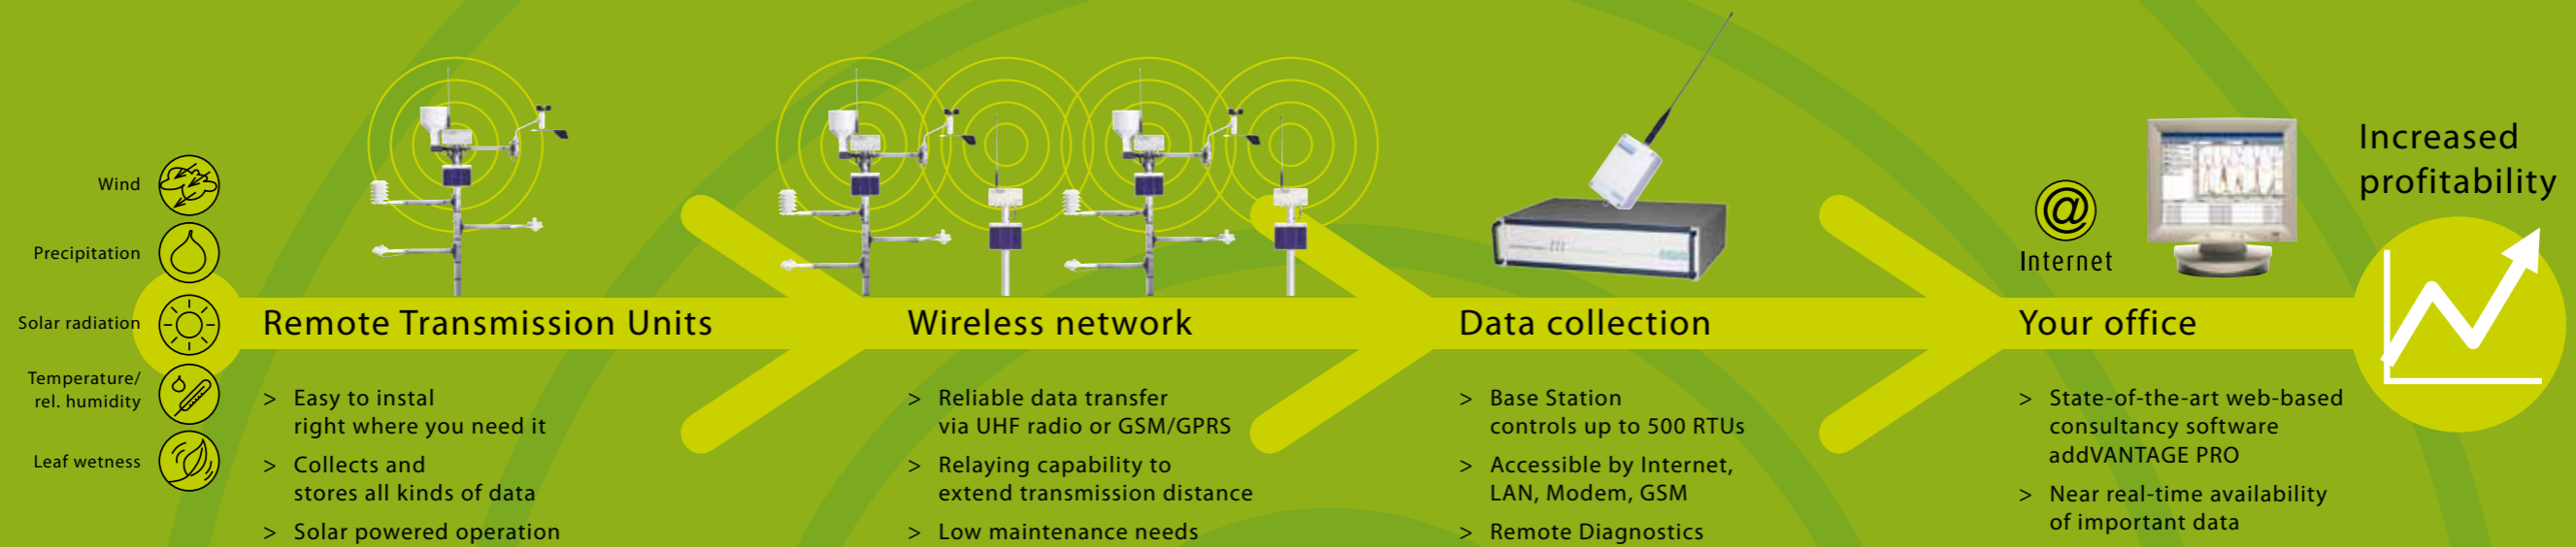

Local dealer

SMART WIRELESS SOLUTIONS

SMART WIRELESS SOLUTIONS

Save chemicals - get better and healthier crops!

Growers benefit

- > Get important information anytime, anywhere, even from remote locations
- > Support the environment
- > Only spray when it is really necessary – save 20% and more in agrochemicals
- > Custom chemical database, full treatment traceability
- > Save energy, time and money
- > Improve yield and quality